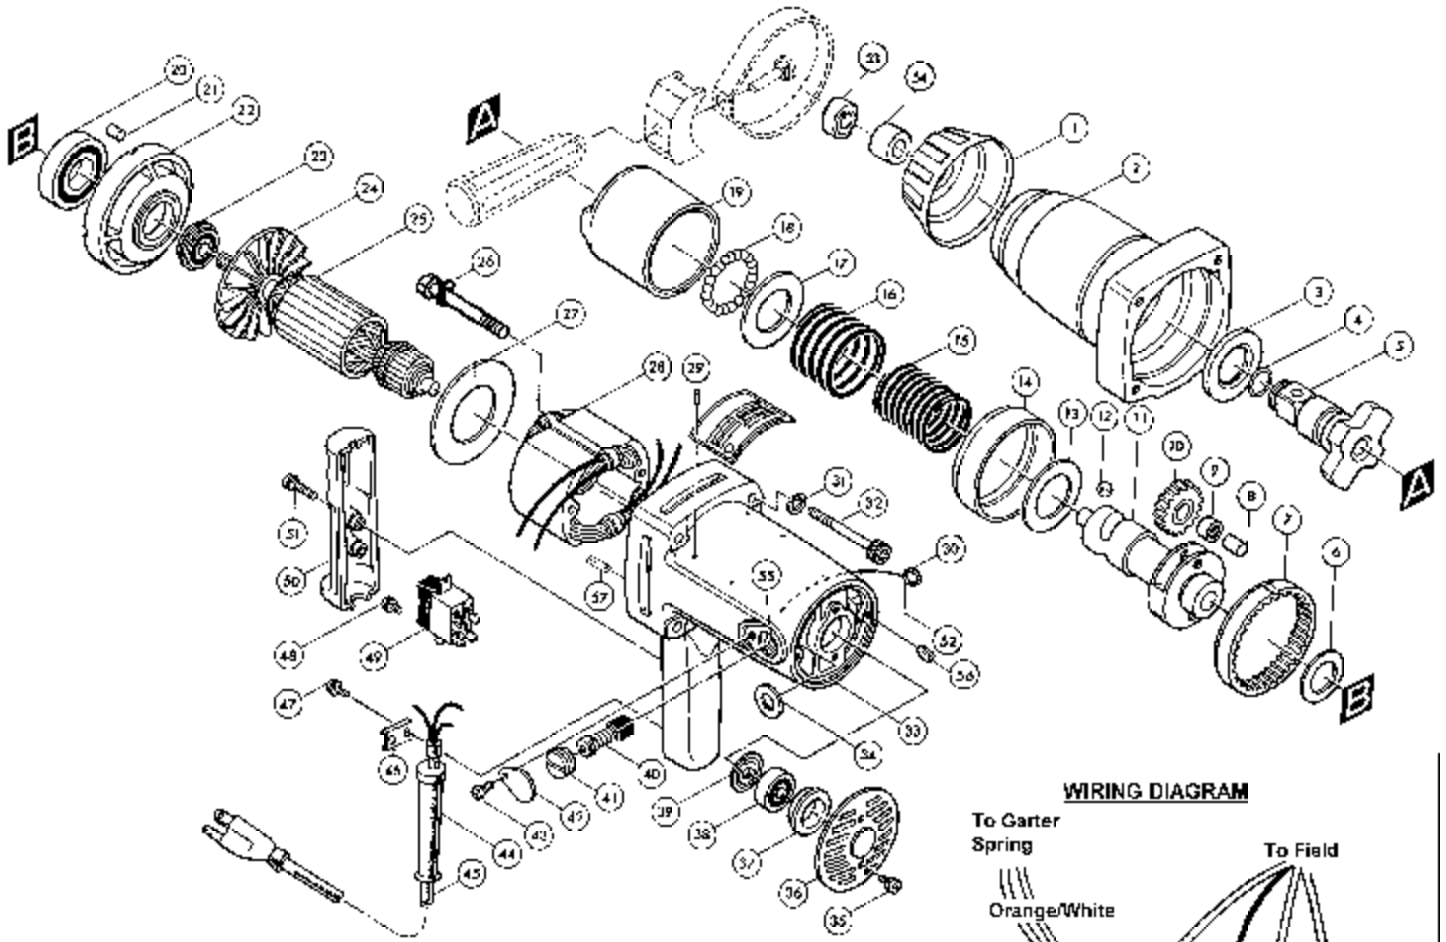

# 1" IMPACT WRENCH

### WIRING DIAGRAM

**SERVICE CHANGES**

**1. Change on Anvil.**

Item No.	Description	Type 1	Type 2
4	Ring Spring 22	-----	231921-7 (Added)
5	Anvil	325414-5 (No Longer Available)	325587-4
60	Pin	325365-2 (No Longer Available)	(Discontinued)
61	Spring	231213-4 (No Longer Available)	(Discontinued)
62	Slotting Pin	256710-9 (No Longer Available)	(Discontinued)

Above parts are completely interchangeable as a set.

When replacing Type 1 Anvil, replace it with complete set of Type 2 parts.